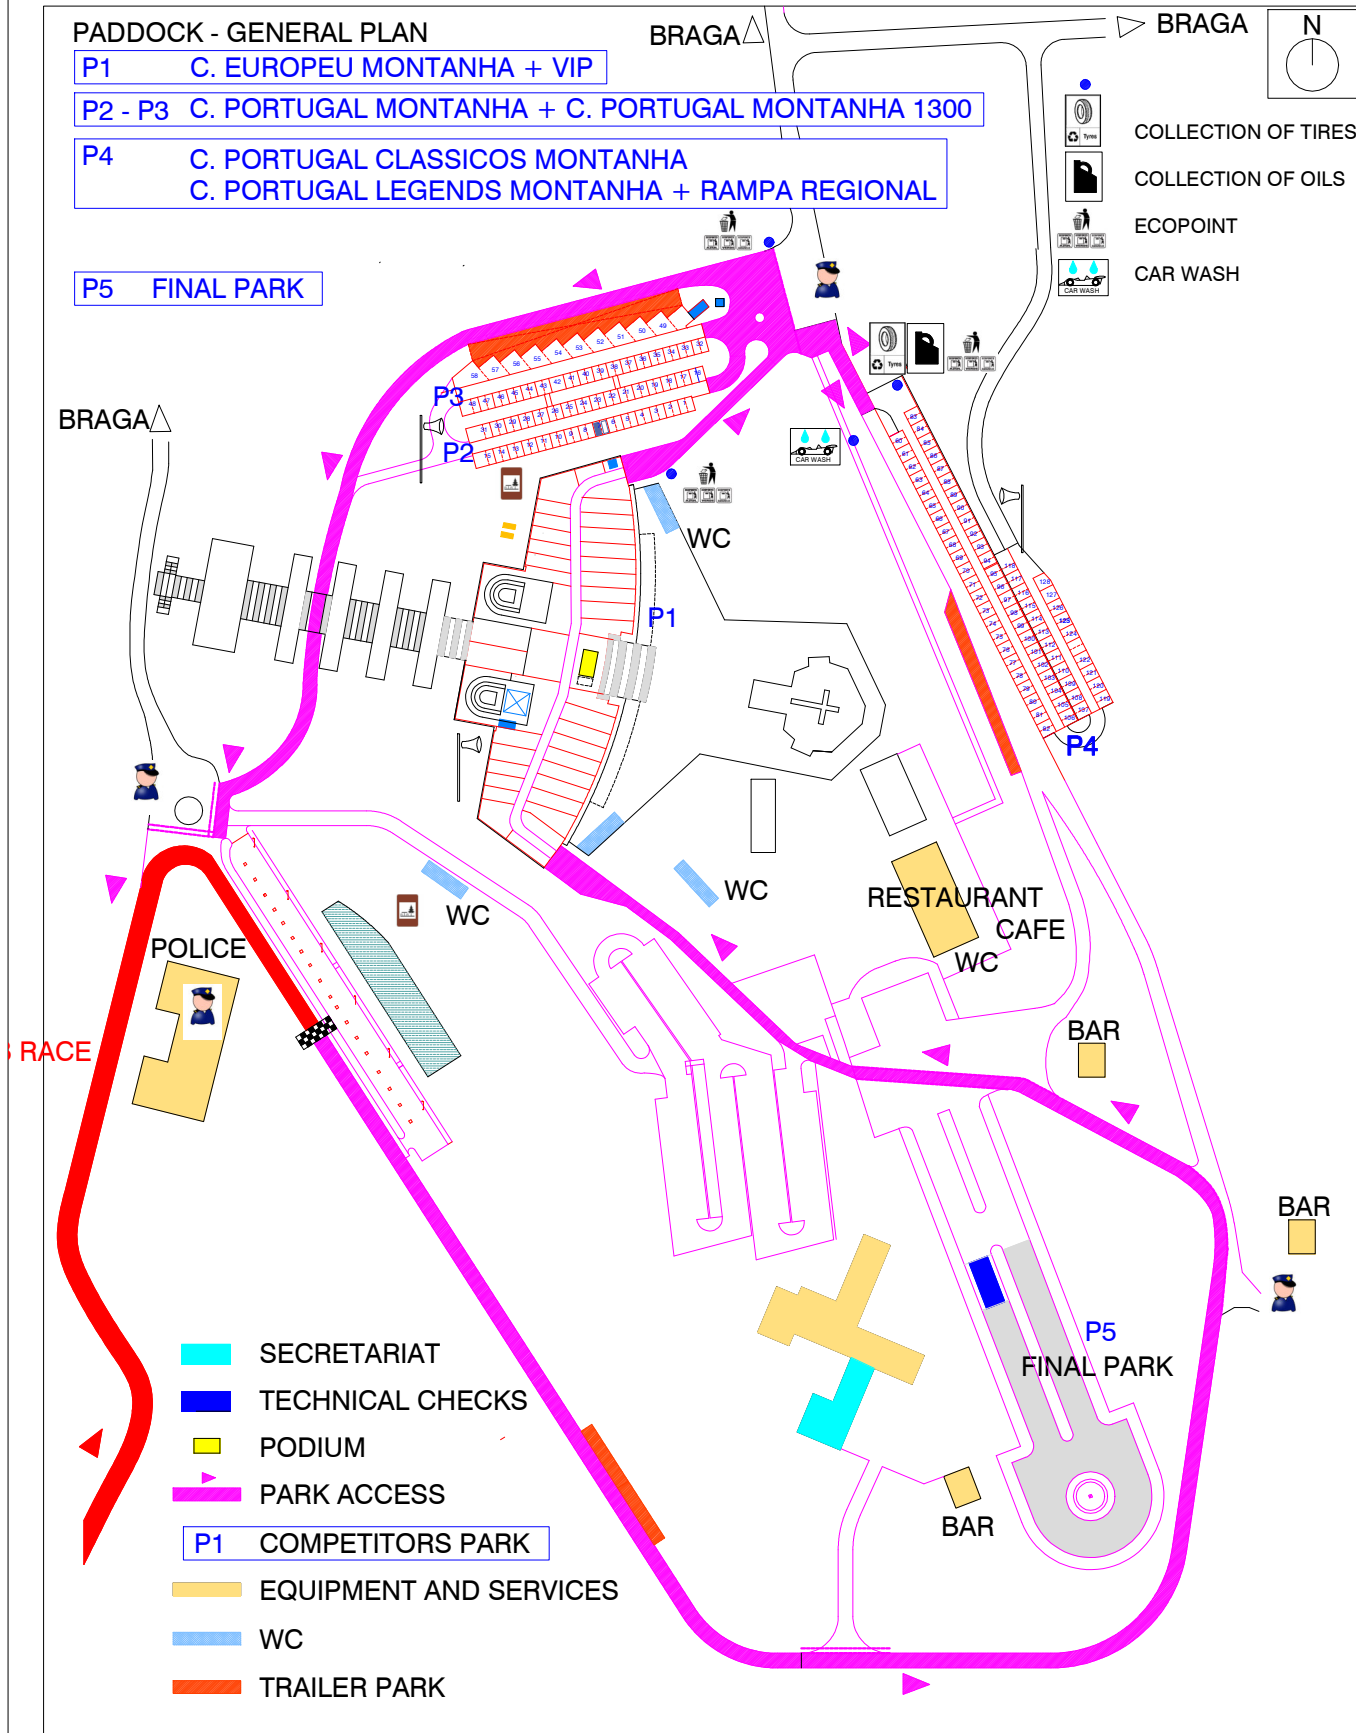

## Paddock - General Plan

- P1 C. EUROPEU MONTANHA + VIP
- P2 - P3 C. PORTUGAL MONTANHA + C. PORTUGAL MONTANHA 1300
- P4 C. PORTUGAL CLASSICOS MONTANHA  
C. PORTUGAL LEGENDS MONTANHA + RAMPA REGIONAL
- P5 FINAL PARK

- COLLECTION OF TIRES
- COLLECTION OF OILS
- ECOPOINT
- CAR WASH

- SECRETARIAT
- TECHNICAL CHECKS
- PODIUM
- PARK ACCESS
- P1 COMPETITORS PARK
- EQUIPMENT AND SERVICES
- WC
- TRAILER PARK

BRAGA

BRAGA

BRAGA

P5  
FINAL PARK

BAR